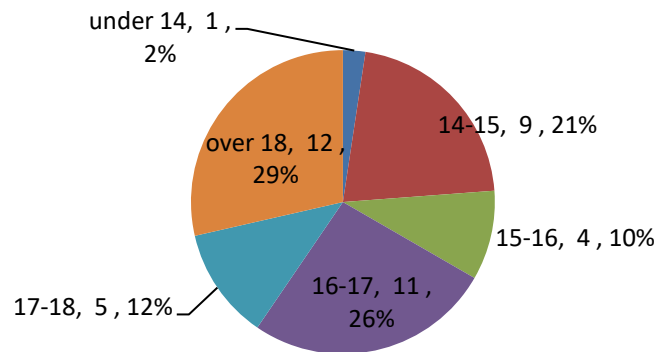

Characteristics of New Juvenile Detendants in Hsinchu Detention Center,  
Agency of Corrections, Ministry of Justice

Unit : Persons

| End of Year       | Total | Sex  |        | Age      |       |       |       |       |         | Education                |                    |
|-------------------|-------|------|--------|----------|-------|-------|-------|-------|---------|--------------------------|--------------------|
|                   |       | Male | Female | under 14 | 14-15 | 15-16 | 16-17 | 17-18 | over 18 | under Junior High School | Senior High School |
| 2019              | 236   | 196  | 40     | 2        | 24    | 36    | 48    | 55    | 71      | 133                      | 103                |
| 2020              | 208   | 180  | 28     | 4        | 17    | 36    | 41    | 57    | 53      | 127                      | 81                 |
| 2021              | 178   | 152  | 26     | 6        | 20    | 30    | 34    | 42    | 46      | 104                      | 74                 |
| 2022              | 195   | 162  | 33     | 9        | 22    | 30    | 36    | 47    | 51      | 112                      | 83                 |
| 2023              | 208   | 181  | 27     | 4        | 14    | 29    | 42    | 64    | 55      | 102                      | 106                |
| 2024<br>Jan.-Feb. | 42    | 34   | 8      | 1        | 9     | 4     | 11    | 5     | 12      | 20                       | 22                 |

**Ages of New Juvenile Detendants  
(2024 Jan.-Feb.)**

**Education of New Juvenile  
Detendants (2024 Jan.-Feb.)**