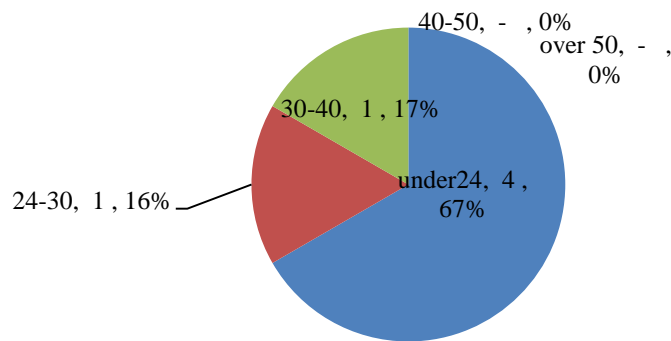

**Characteristics of New Prisoners in Hsinchu Detention Center,
Agency of Corrections, Ministry of Justice**

Unit : Persons

End of Year	Total	Sex		Age					Education		
		Male	Female	under24	24-30	30-40	40-50	over 50	under Junior High School	Senior High School	College & Graduate School
2019	595	594	1	54	77	161	160	143	281	285	29
2020	586	581	5	57	69	169	144	147	279	276	31
2021	416	413	3	25	65	88	121	117	198	197	21
2022	316	314	2	26	44	67	91	88	117	166	33
2023	15	13	2	6	3	2	2	2	9	5	1
2024 Jan.-Mar.	6	6	-	4	1	1	-	-	3	2	1

Explanation: The above statistics not includes temporary inmates.

**Ages of New Prisoners
(2024 Jan.-Mar.)**

**Education of New Prisoners
(2024 Jans.-Mar.)**