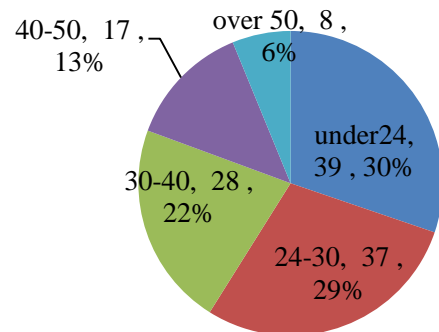

Characteristics of New Detendants in Hsinchu Detention Center,  
Agency of Corrections, Ministry of Justice

Unit : Persons

End of Year	Total	Sex		Age					Education		
		Male	Female	under24	24-30	30-40	40-50	over 50	under Junior High School	Senior High School	College & Graduate School
2019	517	474	43	134	103	119	105	56	168	292	57
2020	436	392	44	74	93	94	96	79	162	229	45
2021	407	374	33	84	80	108	89	46	162	210	35
2022	442	401	41	73	104	118	75	72	131	244	67
2023	458	425	33	126	95	117	73	47	155	233	70
2024 Jan.-Mar.	129	123	6	39	37	28	17	8	38	67	24

**Ages of Detendants  
(2024 Jan.-Mar.)**

**Education of Detendants  
(2024 Jan.-Mar.)**